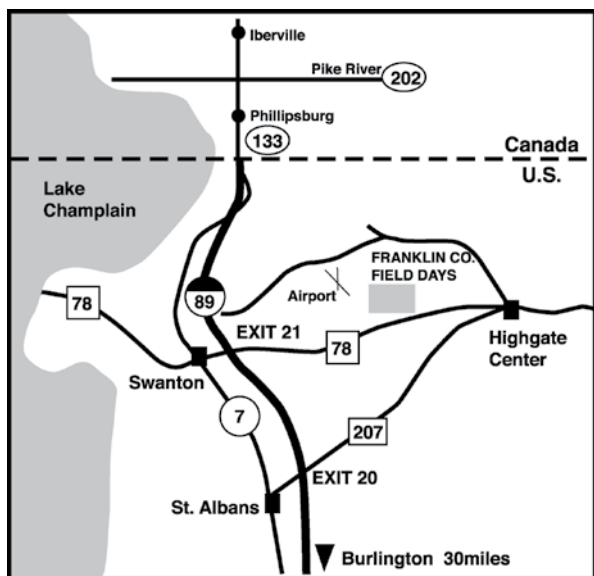

Located next to the Franklin County Airport.

SUNDAY, JULY 31

- 7:00 - 11:00 A.M. Breakfast served at 4-H booth
- 8:00 A.M. Grounds and exhibits open
- 9:30 A.M. Draft Horse Pull & Pony Pull
- 9:30 A.M. ATV Side-by-Side Registration
- 10:00 A.M. ATV Side-by-Side Race
- 10:00 A.M. Rides open
- 10:00 A.M. Open Cattle Show
- 10:00 - 1:00 P.M. Bear Tracks, JR Barber Band @ Main Stage
- 10:30 A.M. Registration - Ladies Under Hand Skillet Tossing Competition
- 11:00 A.M. Ladies Under Hand Skillet Tossing Competition
- 11:00 A.M. Youth Goat Show & Costume
- 11:00 A.M. Antique Tractor Pull
- 11:00 A.M. Fireman's Demo and Muster
- 12:00 P.M. Texas Hold'Em Finals
- 12:00 P.M. Chicken Bar-B-Q
- 12:00 P.M. Registration for Peddle Pull & Kids Grand Prix in back of Milking Parlor
- 1:00 P.M. Peddle Pull by Community National Bank
- 1:30 P.M. KIDS PEDDLE TRACTOR GRAND PRIX RACE
- 1:00 P.M. Snow Mobile Drag Race
- 1:00 P.M. Pencil Holder or Bank with Denise Rainville @ Homemakers Bldg.
- 1:00 P.M. Olde Time Lumberjack Show
- 1:00 - 4:00 P.M. Nobby Reed Band @ Main Stage
- 2:00 P.M. Cow Plop Bingo
- 3:00 P.M. Sticker Fun with Armande Tremblay @ Homemakers Bldg.
- 3:30 P.M. Olde Time Lumberjack Show
- ALL DAY 4-H Exhibits
- Make 'N Take Demonstrations until 3:00 P.M.
- 6:00 P.M. Exhibits Close
- 6:30 P.M. Exhibits Removed

36th Annual

JULY 28th – 31st 2011
AIRPORT RD, HIGHGATE, VT
EXIT 21 (SWANTON EXIT)

GENERAL ADMISSION: \$8.00 Per Day!
 CHILDREN UNDER THREE: FREE!
Includes all midway rides, exhibits, and entertainment.

Handicapped parking at front